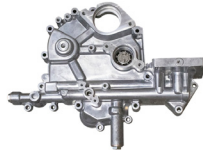

SC10124

1498204

Timing Cover 4 Series

D16 PRT Series - D16

SC30212

1435361, 1424712

Fuel Tank Tap All vehicles

U30029OEM

2655852, 2549339, 2182737, 2057543,
2009872

Ad Blue Supply Pump

PRT Series

CH 2063078-2071415 SSS, CH 5260788-
5280831 SNL, FKN Bus - CH 1874137-
1877454 SSS

SC90228

1498835

Seat Control Repair Kit - R/H PRT Series

SC90311ALT

2077926

Bumper Cover - L/H

Normal Height

PGRS Series (2016-)

SC90312ALT

2077927

Bumper Cover - R/H Normal Height

PGRS Series (2016-)

SC90313ALT

2077928

Bumper Cover - Centre Normal Height

PGRS Series (2016-)

SC90314ALT

2295948

Bumper Cover - L/H Low Height